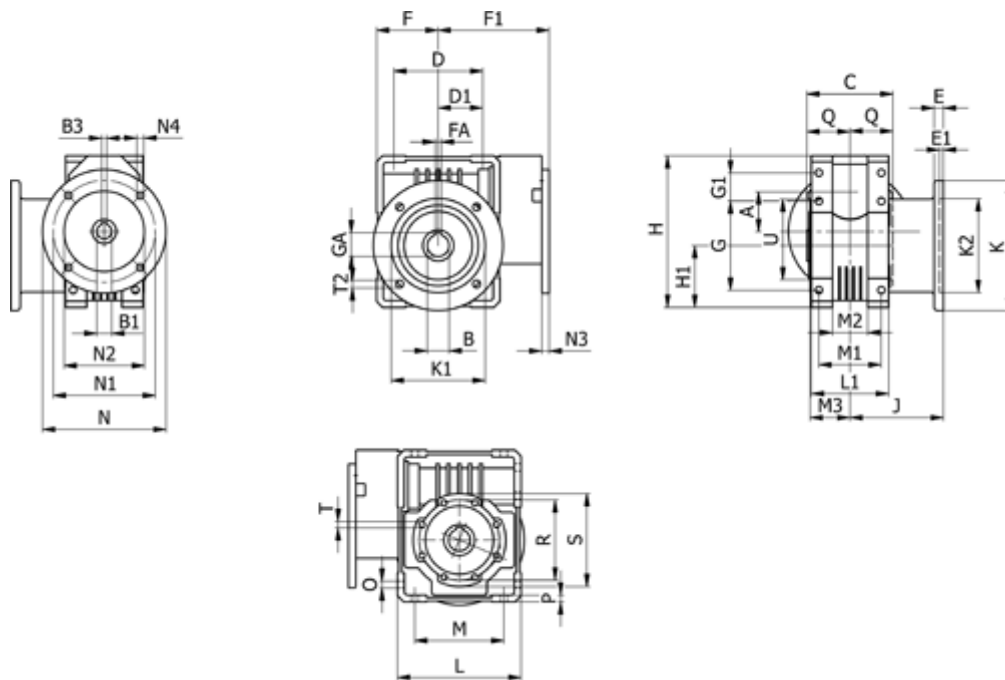

Data Sheet

Article number: 392108603043510

Description: Worm gear
WR 86-UF2-30-90B5, without lubrication

Measures

A = 86.90	E = 15	H = 245.5	M = 126	N4 = M10x13	U = 110
B = 35	E1 = 6	H1 = 100.0	M1 = 165	O = 11.5	
B1 E7 = 24	F = 100	J = 151.0	M2 = 130	P = 11	
B2 = 27.3	F1 = 180	K = 210	M3 = 12	Q = 45	
B3 H9 = 8	FA = 10	K1 = 176	N = 200	R = 130	
C = 140	G = 144	K2 = 152	N1 = 115	S = 150	
D = 144.0	G1 = 45.5	L = 65	N2 = 95	T = M10x18	
D1 = 72.0	GA = 38.3	L1 = 144	N3 = 7.5	T2 = 12.5	